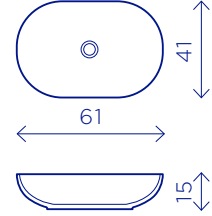

Ciotola 61

Pietrablu

Texture

Colori / Colors / Farben / Couleurs