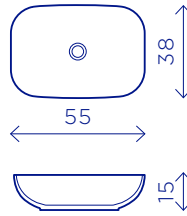

Ciotole Pietrablu

Ciotola 55

Pietrablu

Texture

Colori / Colors / Farben / Couleurs